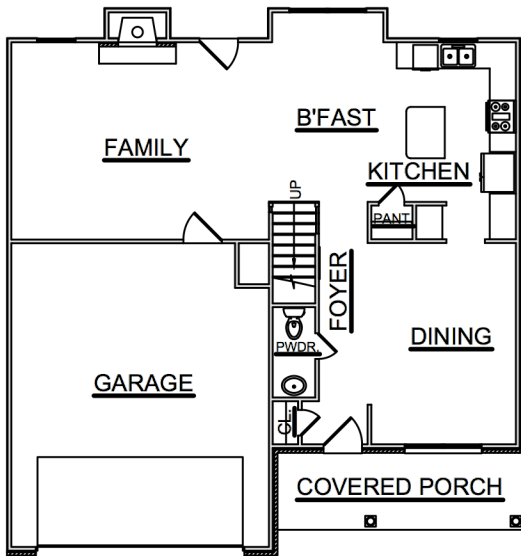

The Franklin

FIRST FLOOR

SECOND FLOOR

<u>SQUARE FOOTAGE</u>	
FIRST FLOOR	964 SQ FT
SECOND FLOOR	1446 SQ FT
GARAGE	504 SQ FT
TOTAL LIVING	2410 SQ FT