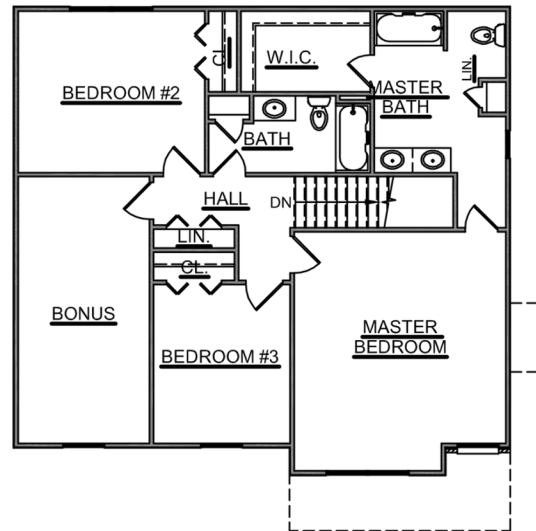

# The Selestian

**FIRST FLOOR**

**SECOND FLOOR**

<u>SQUARE FOOTAGE</u>	
FIRST FLOOR	840 SQ FT
SECOND FLOOR	1188 SQ FT
GARAGE	394 SQ FT
TOTAL LIVING	2028 SQ FT