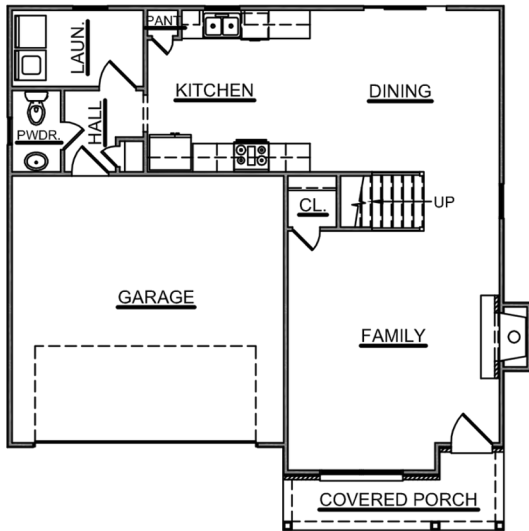

# The Selestian

**FIRST FLOOR**

**SECOND FLOOR**

<u>SQUARE FOOTAGE</u>	
FIRST FLOOR	840 SQ FT
SECOND FLOOR	1188 SQ FT
GARAGE	394 SQ FT
TOTAL LIVING	2028 SQ FT