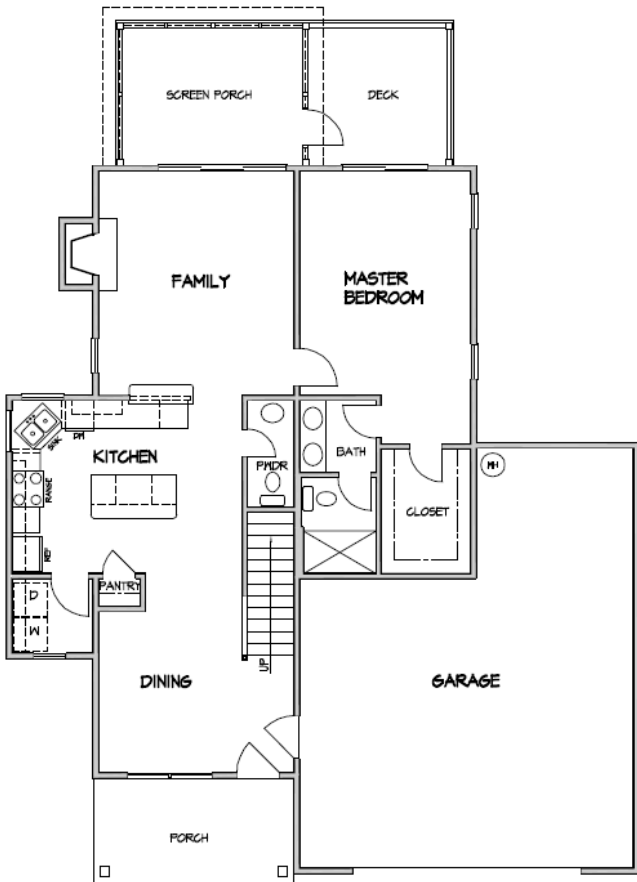

# Cove Villa

FIRST FLOOR PLAN

SECOND FLOOR PLAN

First Floor: 1,074 S.F.  
Second Floor: 1,138 S.F.  
2,212 Total Living Space