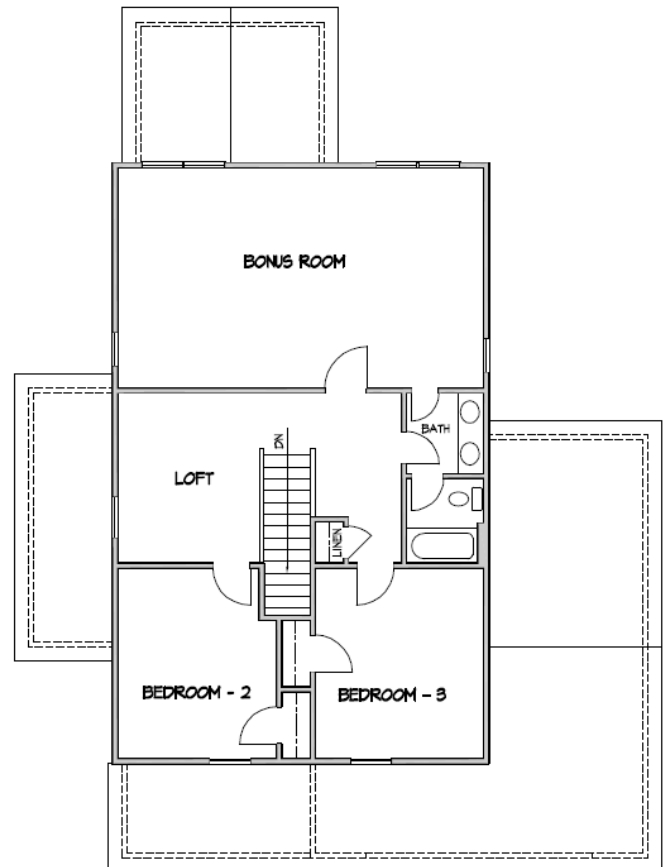

# Cove Villa

FIRST FLOOR PLAN

SECOND FLOOR PLAN

First Floor: 1,074 S.F.  
Second Floor: 1,138 S.F.  
2,212 Total Living Space