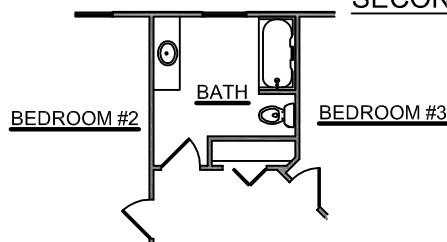

# THE JEFFERSON "B"

FIRST FLOOR

SECOND FLOOR

OPTIONAL THIRD BATH

## SQUARE FOOTAGE

FIRST FLOOR	1088 SQ. FT.
SECOND FLOOR	1480 SQ. FT.
GARAGE	406 SQ. FT.
TOTAL LIVING	2568 SQ. FT.