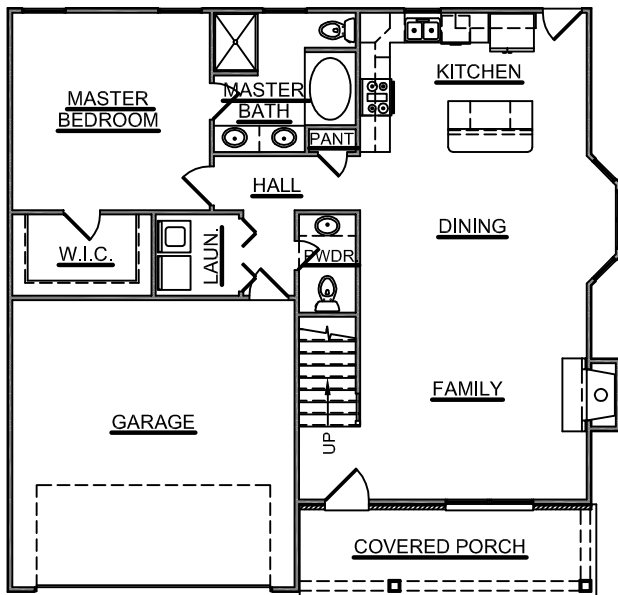

# THE JEFFERSON "B"

FIRST FLOOR

SECOND FLOOR

OPTIONAL THIRD BATH

## SQUARE FOOTAGE

FIRST FLOOR	1088 SQ. FT.
SECOND FLOOR	1480 SQ. FT.
GARAGE	406 SQ. FT.
TOTAL LIVING	2568 SQ. FT.