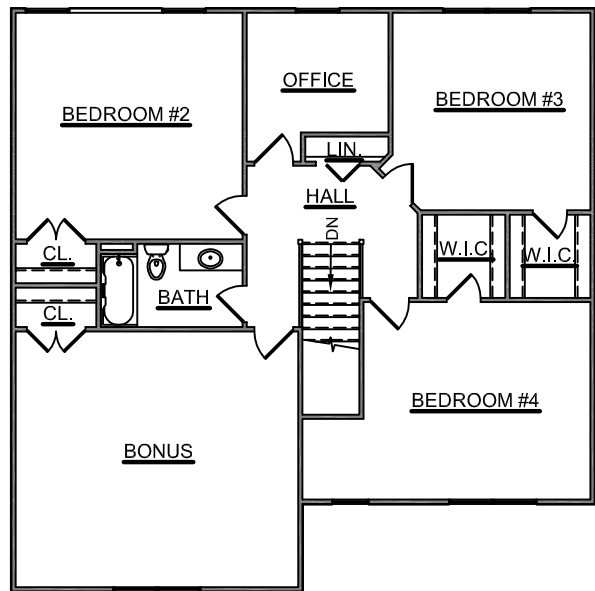

# THE JEFFERSON "B"

FIRST FLOOR

SECOND FLOOR

OPTIONAL THIRD BATH

## SQUARE FOOTAGE

FIRST FLOOR	1088 SQ. FT.
SECOND FLOOR	1480 SQ. FT.
GARAGE	406 SQ. FT.
TOTAL LIVING	2568 SQ. FT.