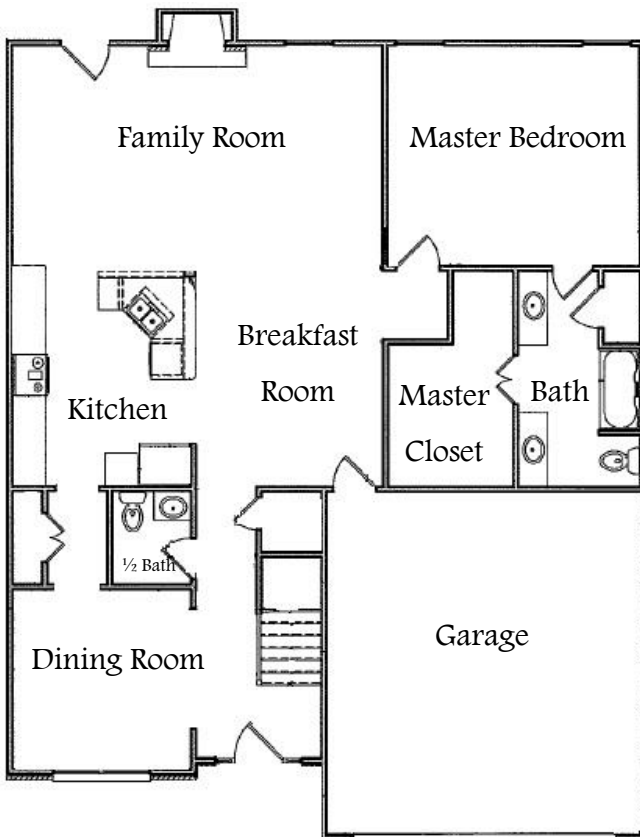

The Nova

First Floor: 1,413 Sq Ft

Second Floor: 1,191 Sq Ft

Total Square Footage: 2,604 Sq Ft