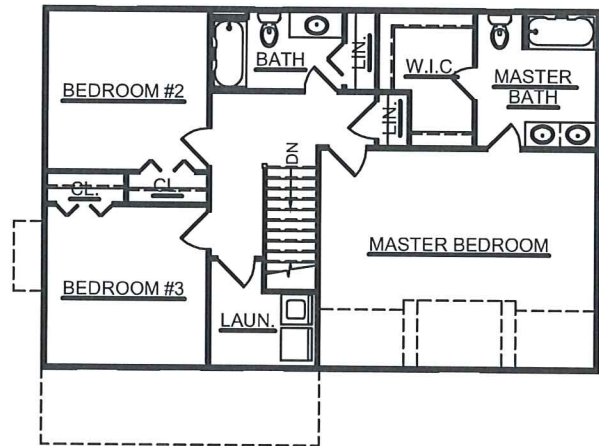

# OLDE SAVANNAH

FIRST FLOOR

SECOND FLOOR

## SQUARE FOOTAGE

FIRST FLOOR	580 SQ. FT.
SECOND FLOOR	1009 SQ. FT.
GARAGE	460 SQ. FT.
TOTAL LIVING	1589 SQ. FT.