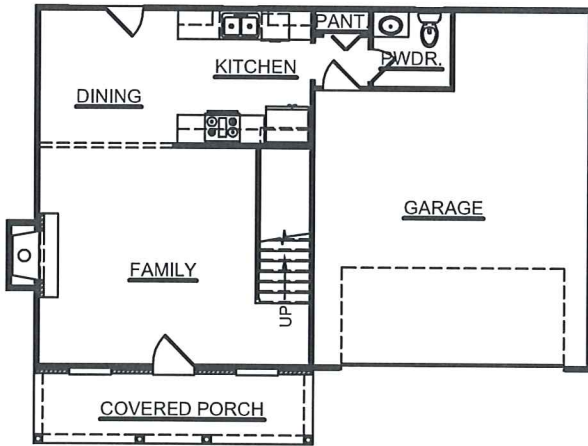

# OLDE SAVANNAH

FIRST FLOOR

SECOND FLOOR

## SQUARE FOOTAGE

FIRST FLOOR	580 SQ. FT.
SECOND FLOOR	1009 SQ. FT.
GARAGE	460 SQ. FT.
TOTAL LIVING	1589 SQ. FT.