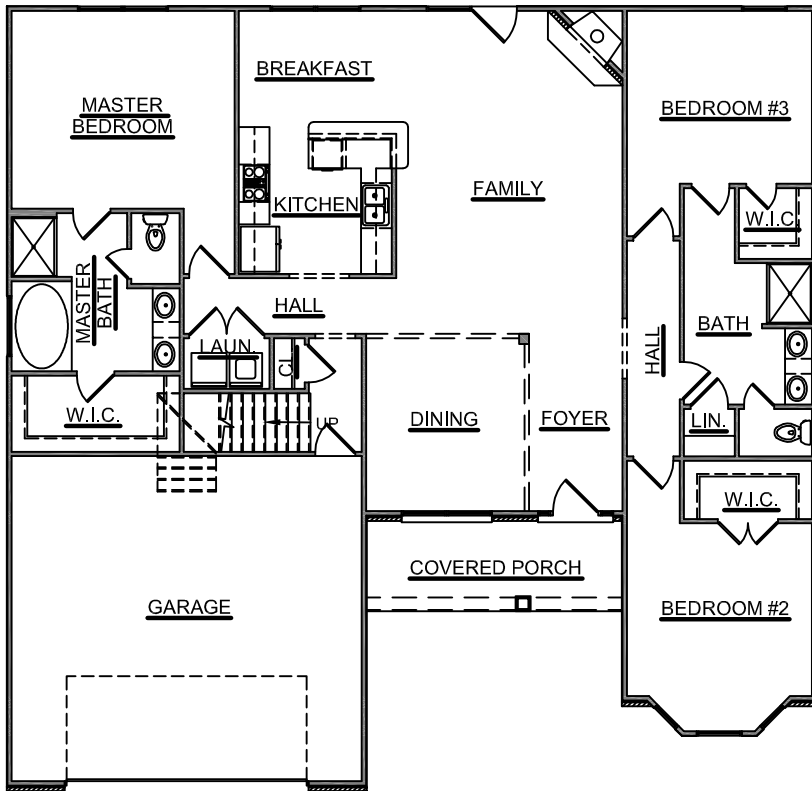

THE FITZGERALD

FLOOR PLAN

BONUS PLAN

SQUARE FOOTAGE

FIRST FLOOR	1910 SQ. FT.
BONUS	370 SQ. FT.
GARAGE	536 SQ. FT.
TOTAL LIVING	2280 SQ. FT.