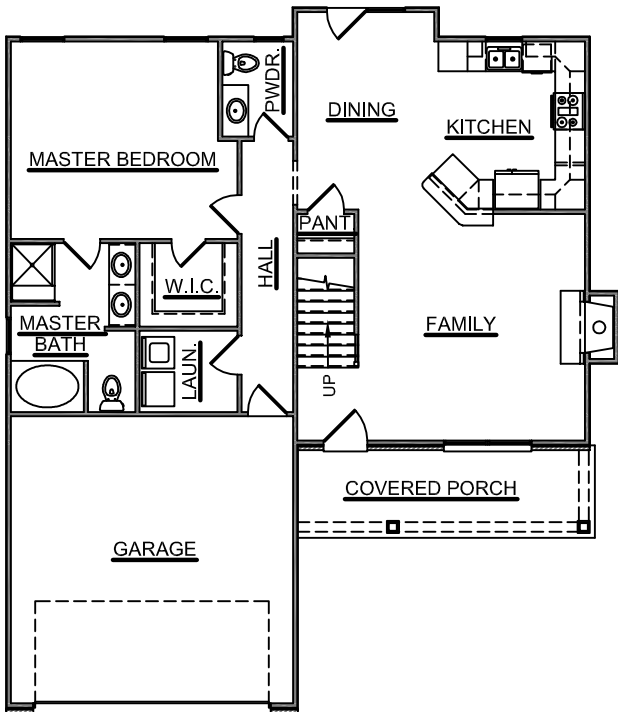

THE MADISON

FIRST FLOOR

SECOND FLOOR

SQUARE FOOTAGE

FIRST FLOOR	1094 SQ. FT.
SECOND FLOOR	1082 SQ. FT.
GARAGE	406 SQ. FT.
TOTAL LIVING	2176 SQ. FT.