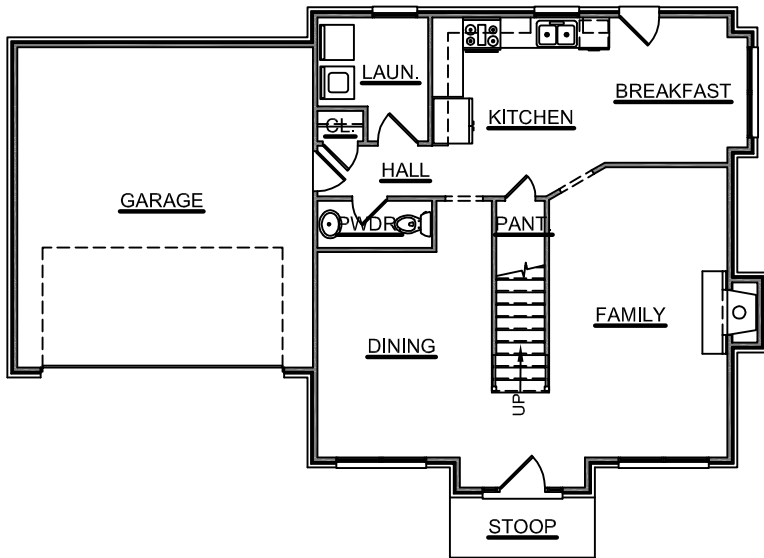

HAWTHORNE "A"

FIRST FLOOR

SECOND FLOOR

SQUARE FOOTAGE

| | |
|--------------|--------------|
| FIRST FLOOR | 868 SQ. FT. |
| SECOND FLOOR | 1298 SQ. FT. |
| GARAGE | 441 SQ. FT. |
| TOTAL LIVING | 2166 SQ. FT. |