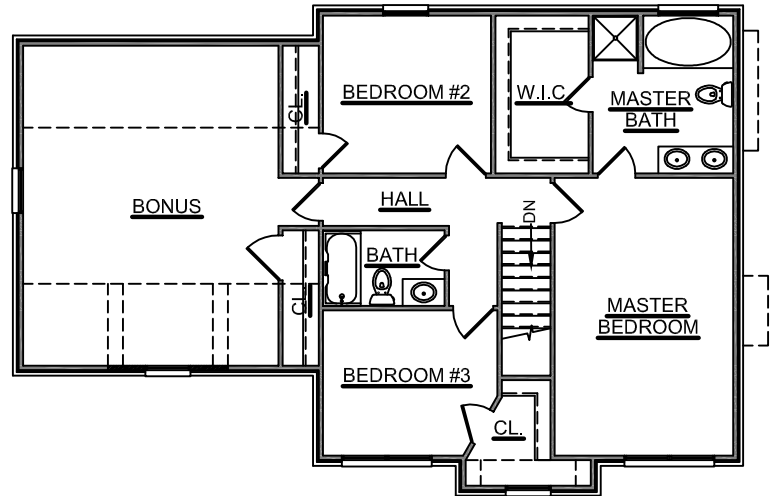

HAWTHORNE "A"

FIRST FLOOR

SECOND FLOOR

SQUARE FOOTAGE

| | |
|--------------|--------------|
| FIRST FLOOR | 868 SQ. FT. |
| SECOND FLOOR | 1298 SQ. FT. |
| GARAGE | 441 SQ. FT. |
| TOTAL LIVING | 2166 SQ. FT. |