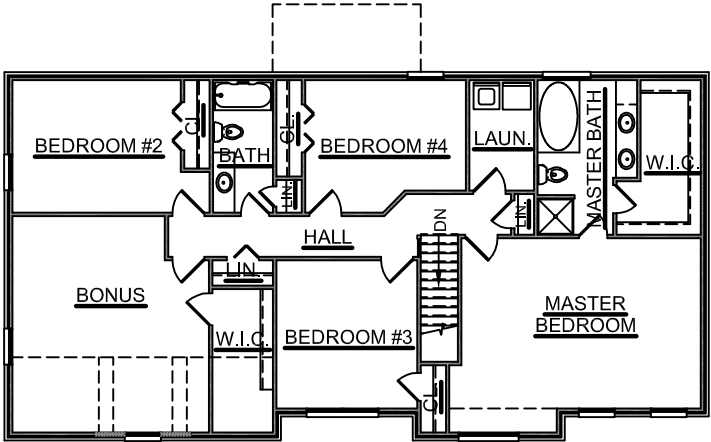

THE MONTGOMERY

FIRST FLOOR

SECOND FLOOR

SQUARE FOOTAGE

FIRST FLOOR	1105 SQ. FT.
SECOND FLOOR	1693 SQ. FT.
GARAGE	662 SQ. FT.
TOTAL LIVING	2798 SQ. FT.