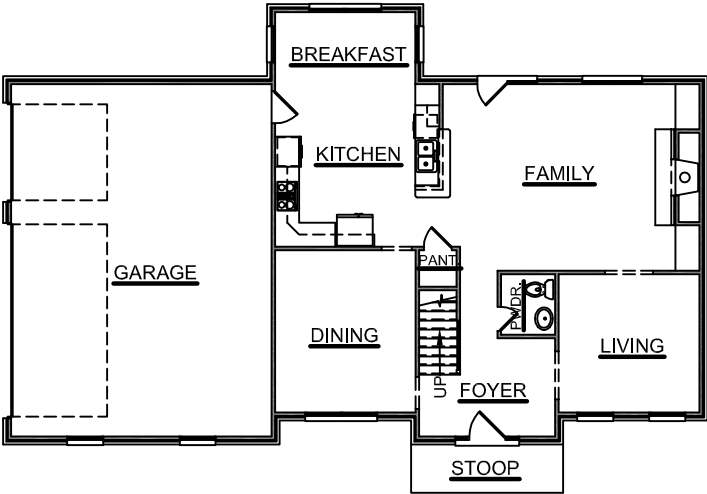

THE MONTGOMERY

FIRST FLOOR

SECOND FLOOR

SQUARE FOOTAGE

FIRST FLOOR	1105 SQ. FT.
SECOND FLOOR	1693 SQ. FT.
GARAGE	662 SQ. FT.
TOTAL LIVING	2798 SQ. FT.