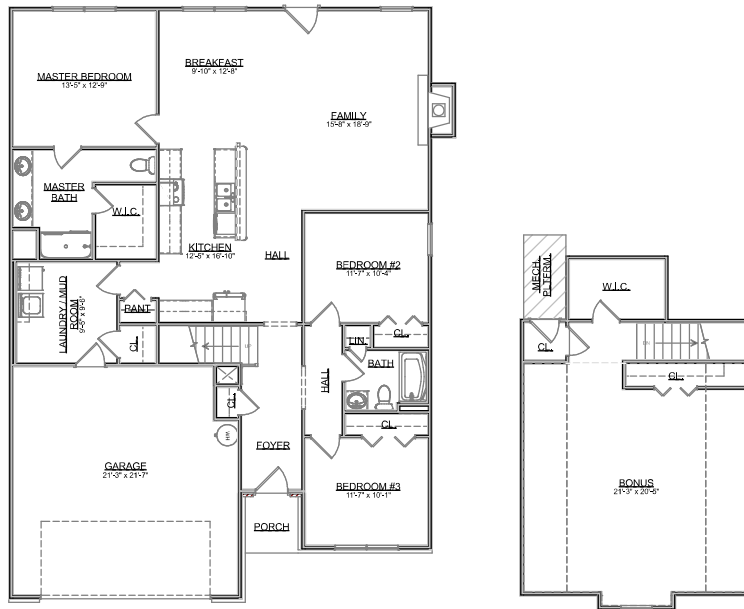

The Ellery

Craftsman Series | Front Entry Garage | 3 Bedroom | 2.5 Bath

First Floor	1,658 sq ft
Second Floor	601 sq ft
Garage	468 sq ft
Total Living Area	2,259 sq ft