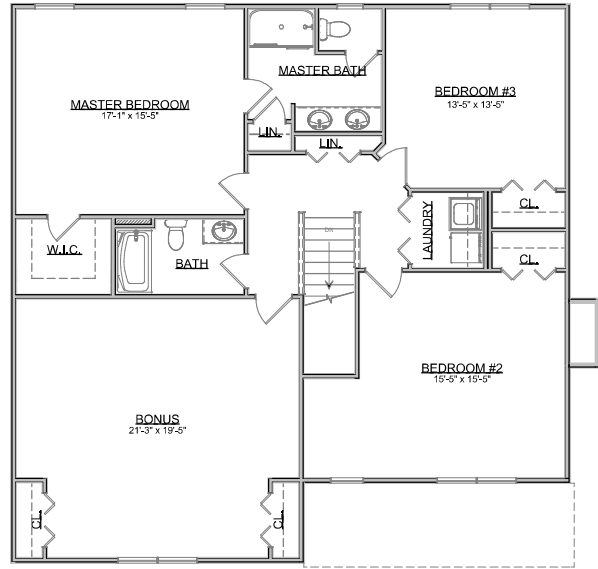

The Jefferson

Craftsman Series | Front Entry Garage | 3 Bedroom | 2.5 Bath

First Floor	1,121 sq ft
Second Floor	1,610 sq ft
Garage	535 sq ft
Total Living Area	2,731 sq ft