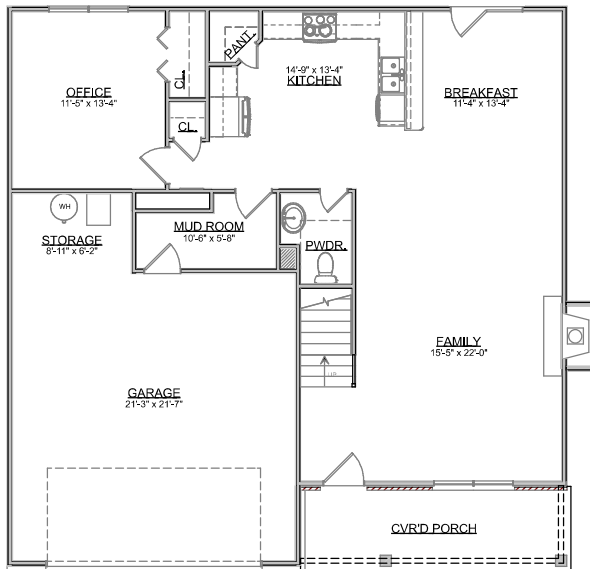

The Jefferson

Craftsman Series | Front Entry Garage | 3 Bedroom | 2.5 Bath

First Floor	1,121 sq ft
Second Floor	1,610 sq ft
Garage	535 sq ft
Total Living Area	2,731 sq ft