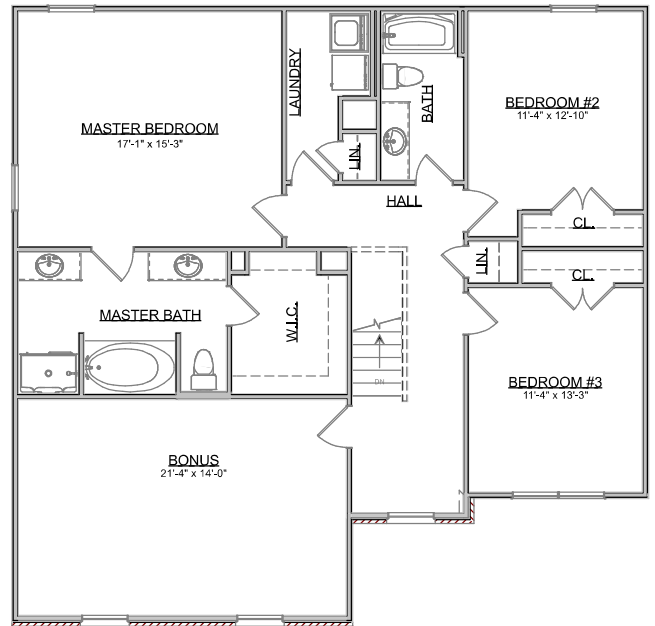

The Walton

Craftsman Series | Front Entry Garage | 3 Bedroom | 2.5 Bath

First Floor	1,001 sq ft
Second Floor	1,476 sq ft
Garage	539 sq ft
Total Living Area	2,477 sq ft