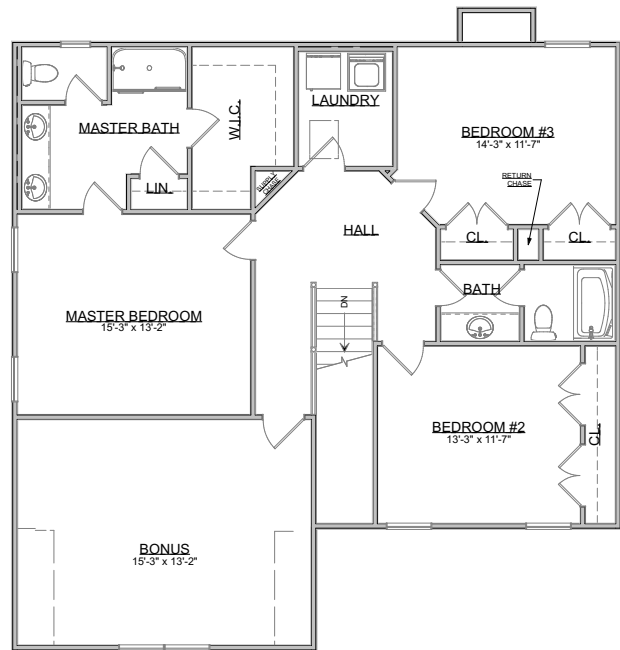

The Bristol

Founders Series | 2 Car Front Entry Garage | 3 Bedroom | 2.5 Bath

First Floor	984 sq ft
Second Floor	1,381 sq ft
Garage	457 sq ft
Total Living Area	2,369 sq ft