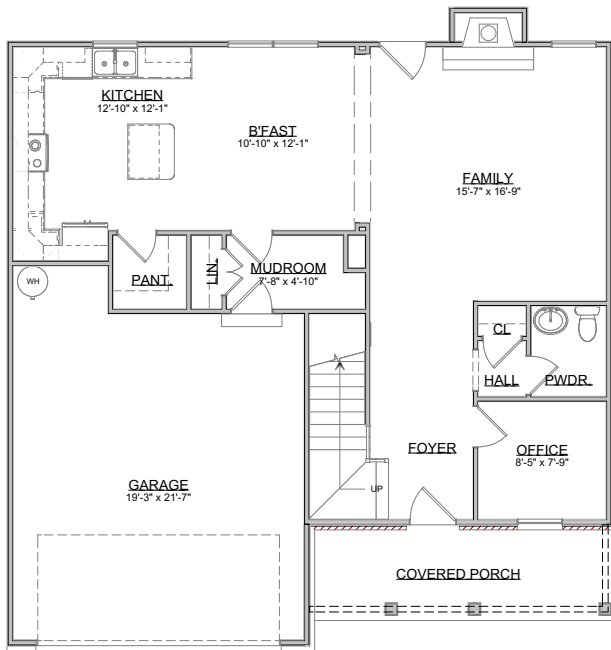

The Bristol

Founders Series | 2 Car Front Entry Garage | 3 Bedroom | 2.5 Bath

First Floor	984 sq ft
Second Floor	1,381 sq ft
Garage	457 sq ft
Total Living Area	2,369 sq ft